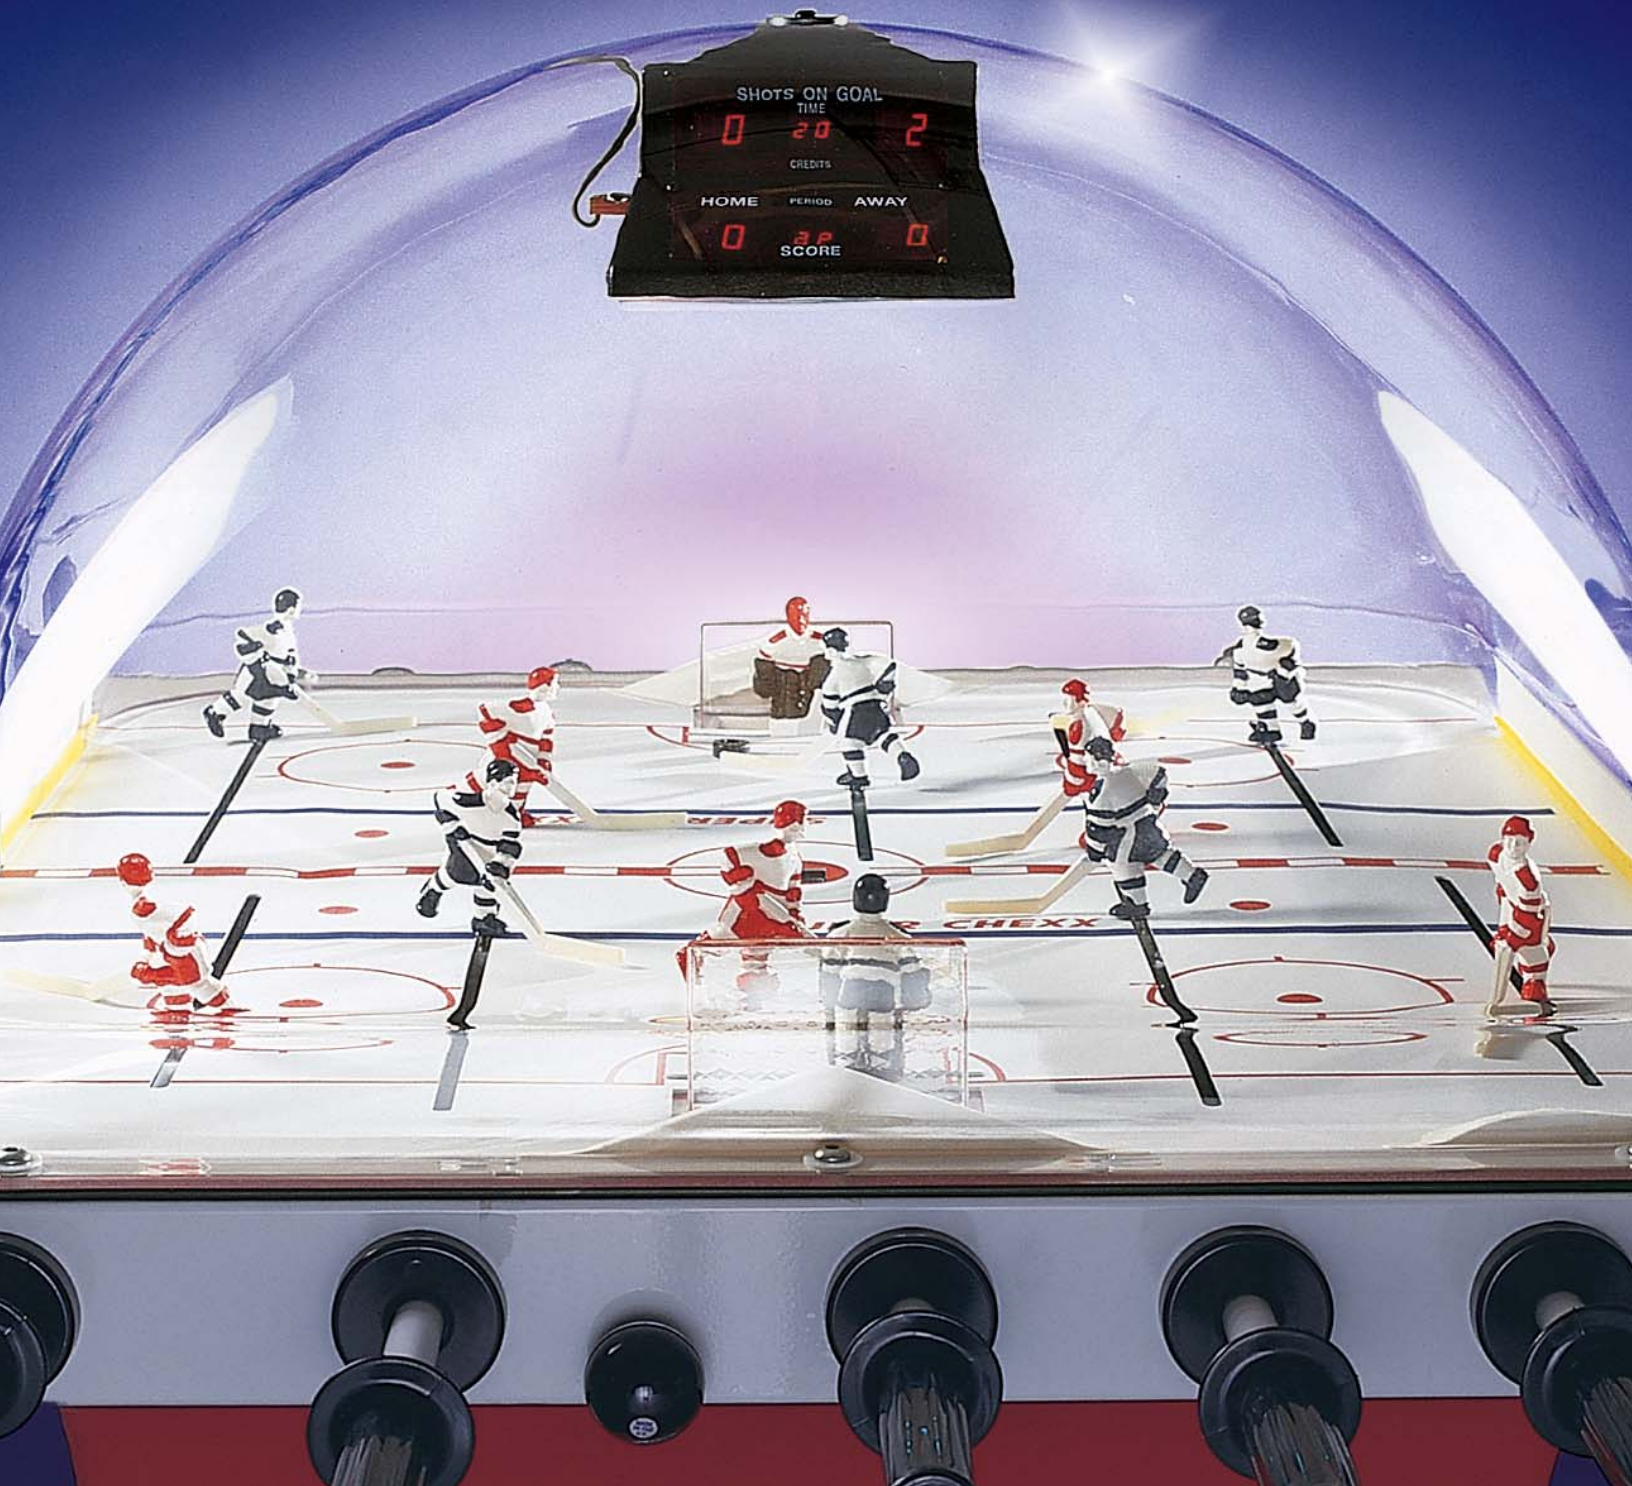

# SUPER CHEXX™

*...the Legend  
Continues to Skate*

**Created 19 years ago, it is still the most popular bar game ever!  
Super Chexx is competition at its best. It is the ultimate head-to-head challenge.**

# SUPER CHEXX™

...the Legend  
Continues to Skate

- Indestructible lexan dome is built to last

- All new electronics and realistic sounds put the players in the middle of their favorite hockey arena

- Aluminum cabinet and plastic base make this the most durable coin-op game ever created

Dimensions: 51" h x 55" w x 36" d  
Approximate weight: 185 lbs.

Where the Pucks Meet the Buck\$

*Maahantuoja:*

**KORISPISTE**

[www.korispiste.fi](http://www.korispiste.fi)

Laitetta välittää mm:  
Markus Tahvanainen  
puh. 045 -113 1657  
[heittolaite@needit.fi](mailto:heittolaite@needit.fi)